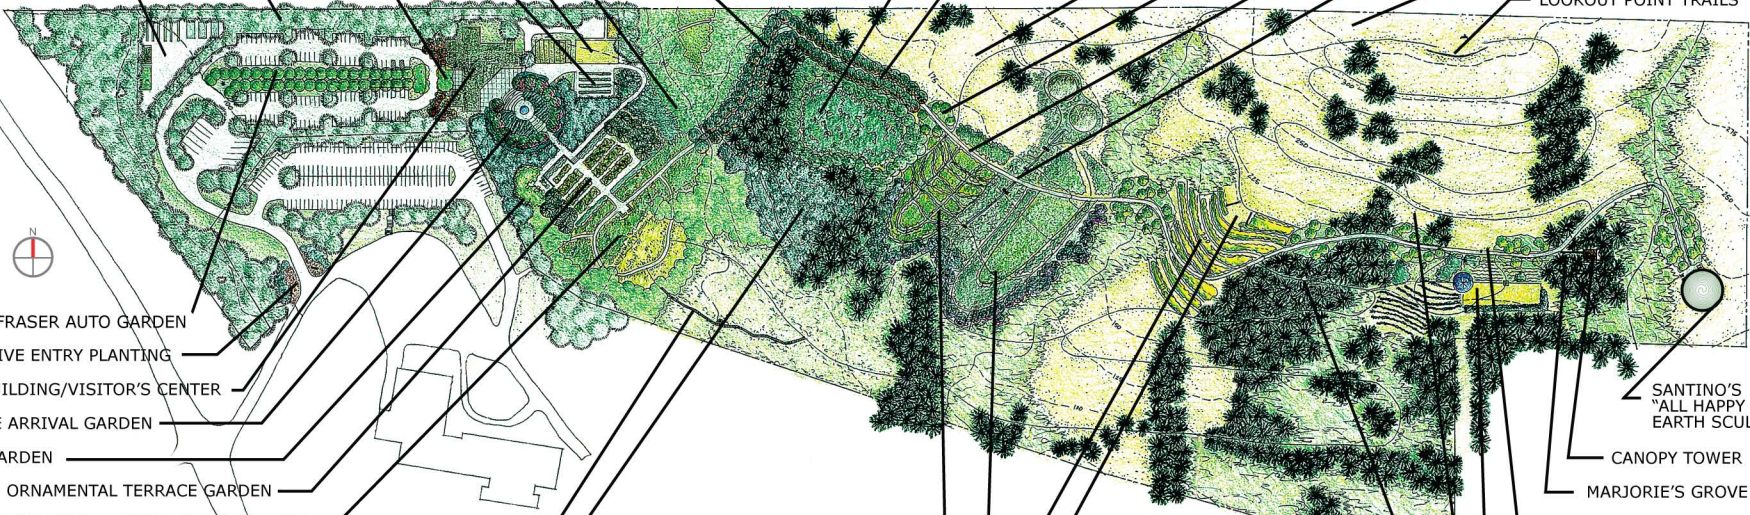

SUN VALLEY GREENHOUSE

WARMUTH FAMILY PROPAGATION GARDEN

ARNOT FAMILY GARDEN OF THE FOUR SEASONS

NATIVE CONIFER COLLECTION

MAINTENANCE YARD

WILDBERRIES NATURAL RIPARIAN AREA

COAST CENTRAL CREDIT UNION WALKWAY

JAMES BRIDGES FAMILY BRIDGE

JOHN & HANNAH BERGEN EDUCATION CENTER

BOB & LYNNE WELLS PATHWAY

NATIVE TREE ALLEE

MOSS FAMILY TEMPERATE WOODLAND GARDEN

PAUL RUIZ IRIS DOUGLASIANA RESERVE

WALSH FAMILY GATHERING

SCHMIDBAUER
TEMPERATE ALLEE

HUMBOLDT BAY VIEW NATIVE GRASSLAND

SIGN & RUTH SMITH GARDEN
ROTARY CLUB OF EUREKA

MEDITERRANEAN ALLEE

WATER SOURCE GARDEN

OLIVER EITZEN LOOKOUT POINT

LOOKOUT POINT TRAILS

MERCER-FRASER AUTO GARDEN

DECORATIVE ENTRY PLANTING

ENTRY BUILDING/VISITOR'S CENTER

HERITAGE ARRIVAL GARDEN

SARA'S GARDEN

DEDEKAM ORNAMENTAL TERRACE GARDEN

LOST COAST BREWERY NATIVE PLANT GARDEN

HEADWATERS FUND NATIVE PLANT WALK

GARDEN PAVER PLAZA

REDWOOD UNDERSTORY GARDEN

BOTTOMLAND WALK

OUTDOOR CLASSROOM

HUMAN USE GARDEN

MEDITERRANEAN GARDEN EAST

MEDITERRANEAN GARDEN WEST

SANTINO'S
"ALL HAPPY NOW"
EARTH SCULPTURE

CANOPY TOWER

MARJORIE'S GROVE

WOODY & PAM MURPHY
CORRIDOR PATH

LAND USE/RESOURCE GARDEN

SCULPTURE MEDITATION GARDEN

WOODLAND GARDEN

LUTSKO ASSOCIATES
Landscape